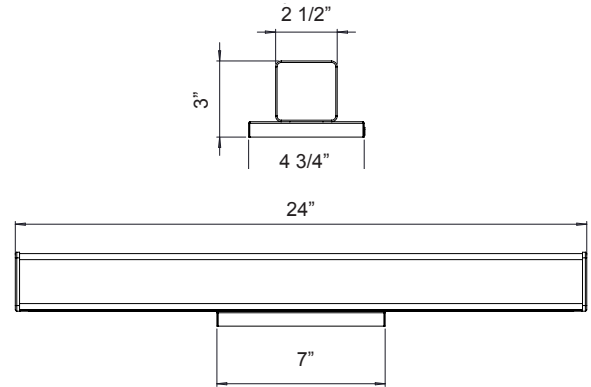

Note: _____

Type: _____

24"(W) x 3"(H) x 4 3/4"(D)

This is LED Vanity Model Ideal for office, Retail Store, Showroom, Residential applications and Damp environment lighting applications.

Features

- Corrosion and Heat Resistance Powder Coated
- Finish: Brushed Nickel
- Durable Die-cast Aluminum
- Lens Type: Polycarbonate Lens
- MCT: Multi Color Temperature (Selectable Switch Inside Fixture)

Technical Specifications

Electrical:

- Voltage: 120V AC 50/60Hz
- Wattage: 18W
- Power Factor: >0.95
- Total Harmonic Distortion: ≤ 20 %
- Efficacy: 75 LPW

Mechanical:

- Corrosion and Heat Resistance Powder Coated
- Finish: Brushed Nickel
- Durable Die-cast Aluminum
- Lens Type: Polycarbonate Lens
- IP20, Suitable for Damp Location
- Operating Temperature: -22°F to 104°F

Phone: (877) 805-2252 | Fax: (877) 805-2252
www.westgatemfg.com

WG-ZB-26-2Z

Photometrics: LVF-24-MCT5-BN

BUD Rating: B1-U3-G1

Area 55'x 55' Mounting Height: 9'

Other Views:

Side View

Night View