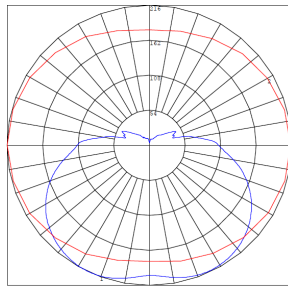

Phone: (877) 805-2252 | Fax: (877) 805-2252
www.westgatemfg.com

WG-ZB-26-2Z

Photometrics: LVF-24-MCT5-BN

BUD Rating: B1-U3-G1

Area 55'x 55' Mounting Height: 9'

Other Views:

Side View

Night View