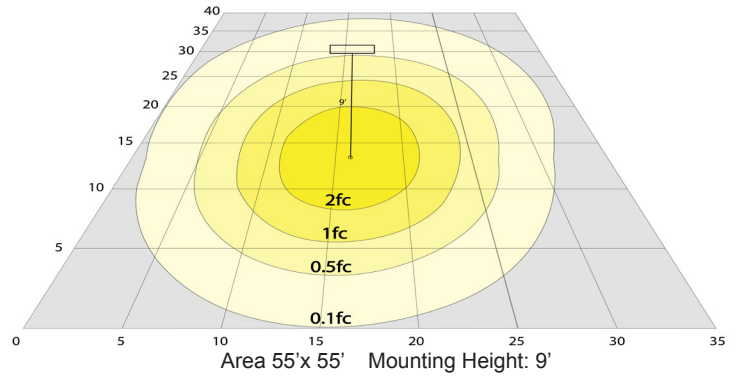

Phone: (877) 805-2252 | Fax: (877) 805-2252
www.westgatemfg.com

WG-ZB-26-2Z

Photometrics: LVF-24-MCT5-BN

BUD Rating: B1-U3-G1

Area 55'x 55' Mounting Height: 9'

Other Views:

Side View

Night View