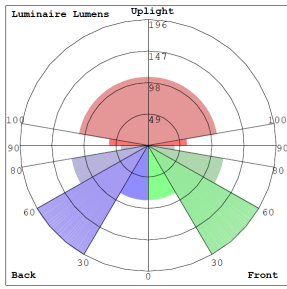

Lighting:

- Dimming: TRIAC Dimming (Dimmable Down to 5% Compatible with Traic and ELV Dimmers)
- Total Lumens: 1360LM
- Color Temperatures: 2700K/3000K/3500K/4000K/5000K
- Multi-CCT(Selectable Switch Inside Fixture)
- Color Rendering Index: CRI ≥ 90
- 50,000 Hours Rated Life
- 5-Year Warranty
- Beam Angle: 104.8°(H) x 100.5°(V)

Phone: (877) 805-2252 | Fax: (877) 805-2252
www.westgatemfg.com

WG-ZB-26-2Z

Photometrics: LVF-24-MCT5-BN

BUD Rating: B1-U3-G1

Area 55'x 55' Mounting Height: 9'

Other Views:

Side View

Night View